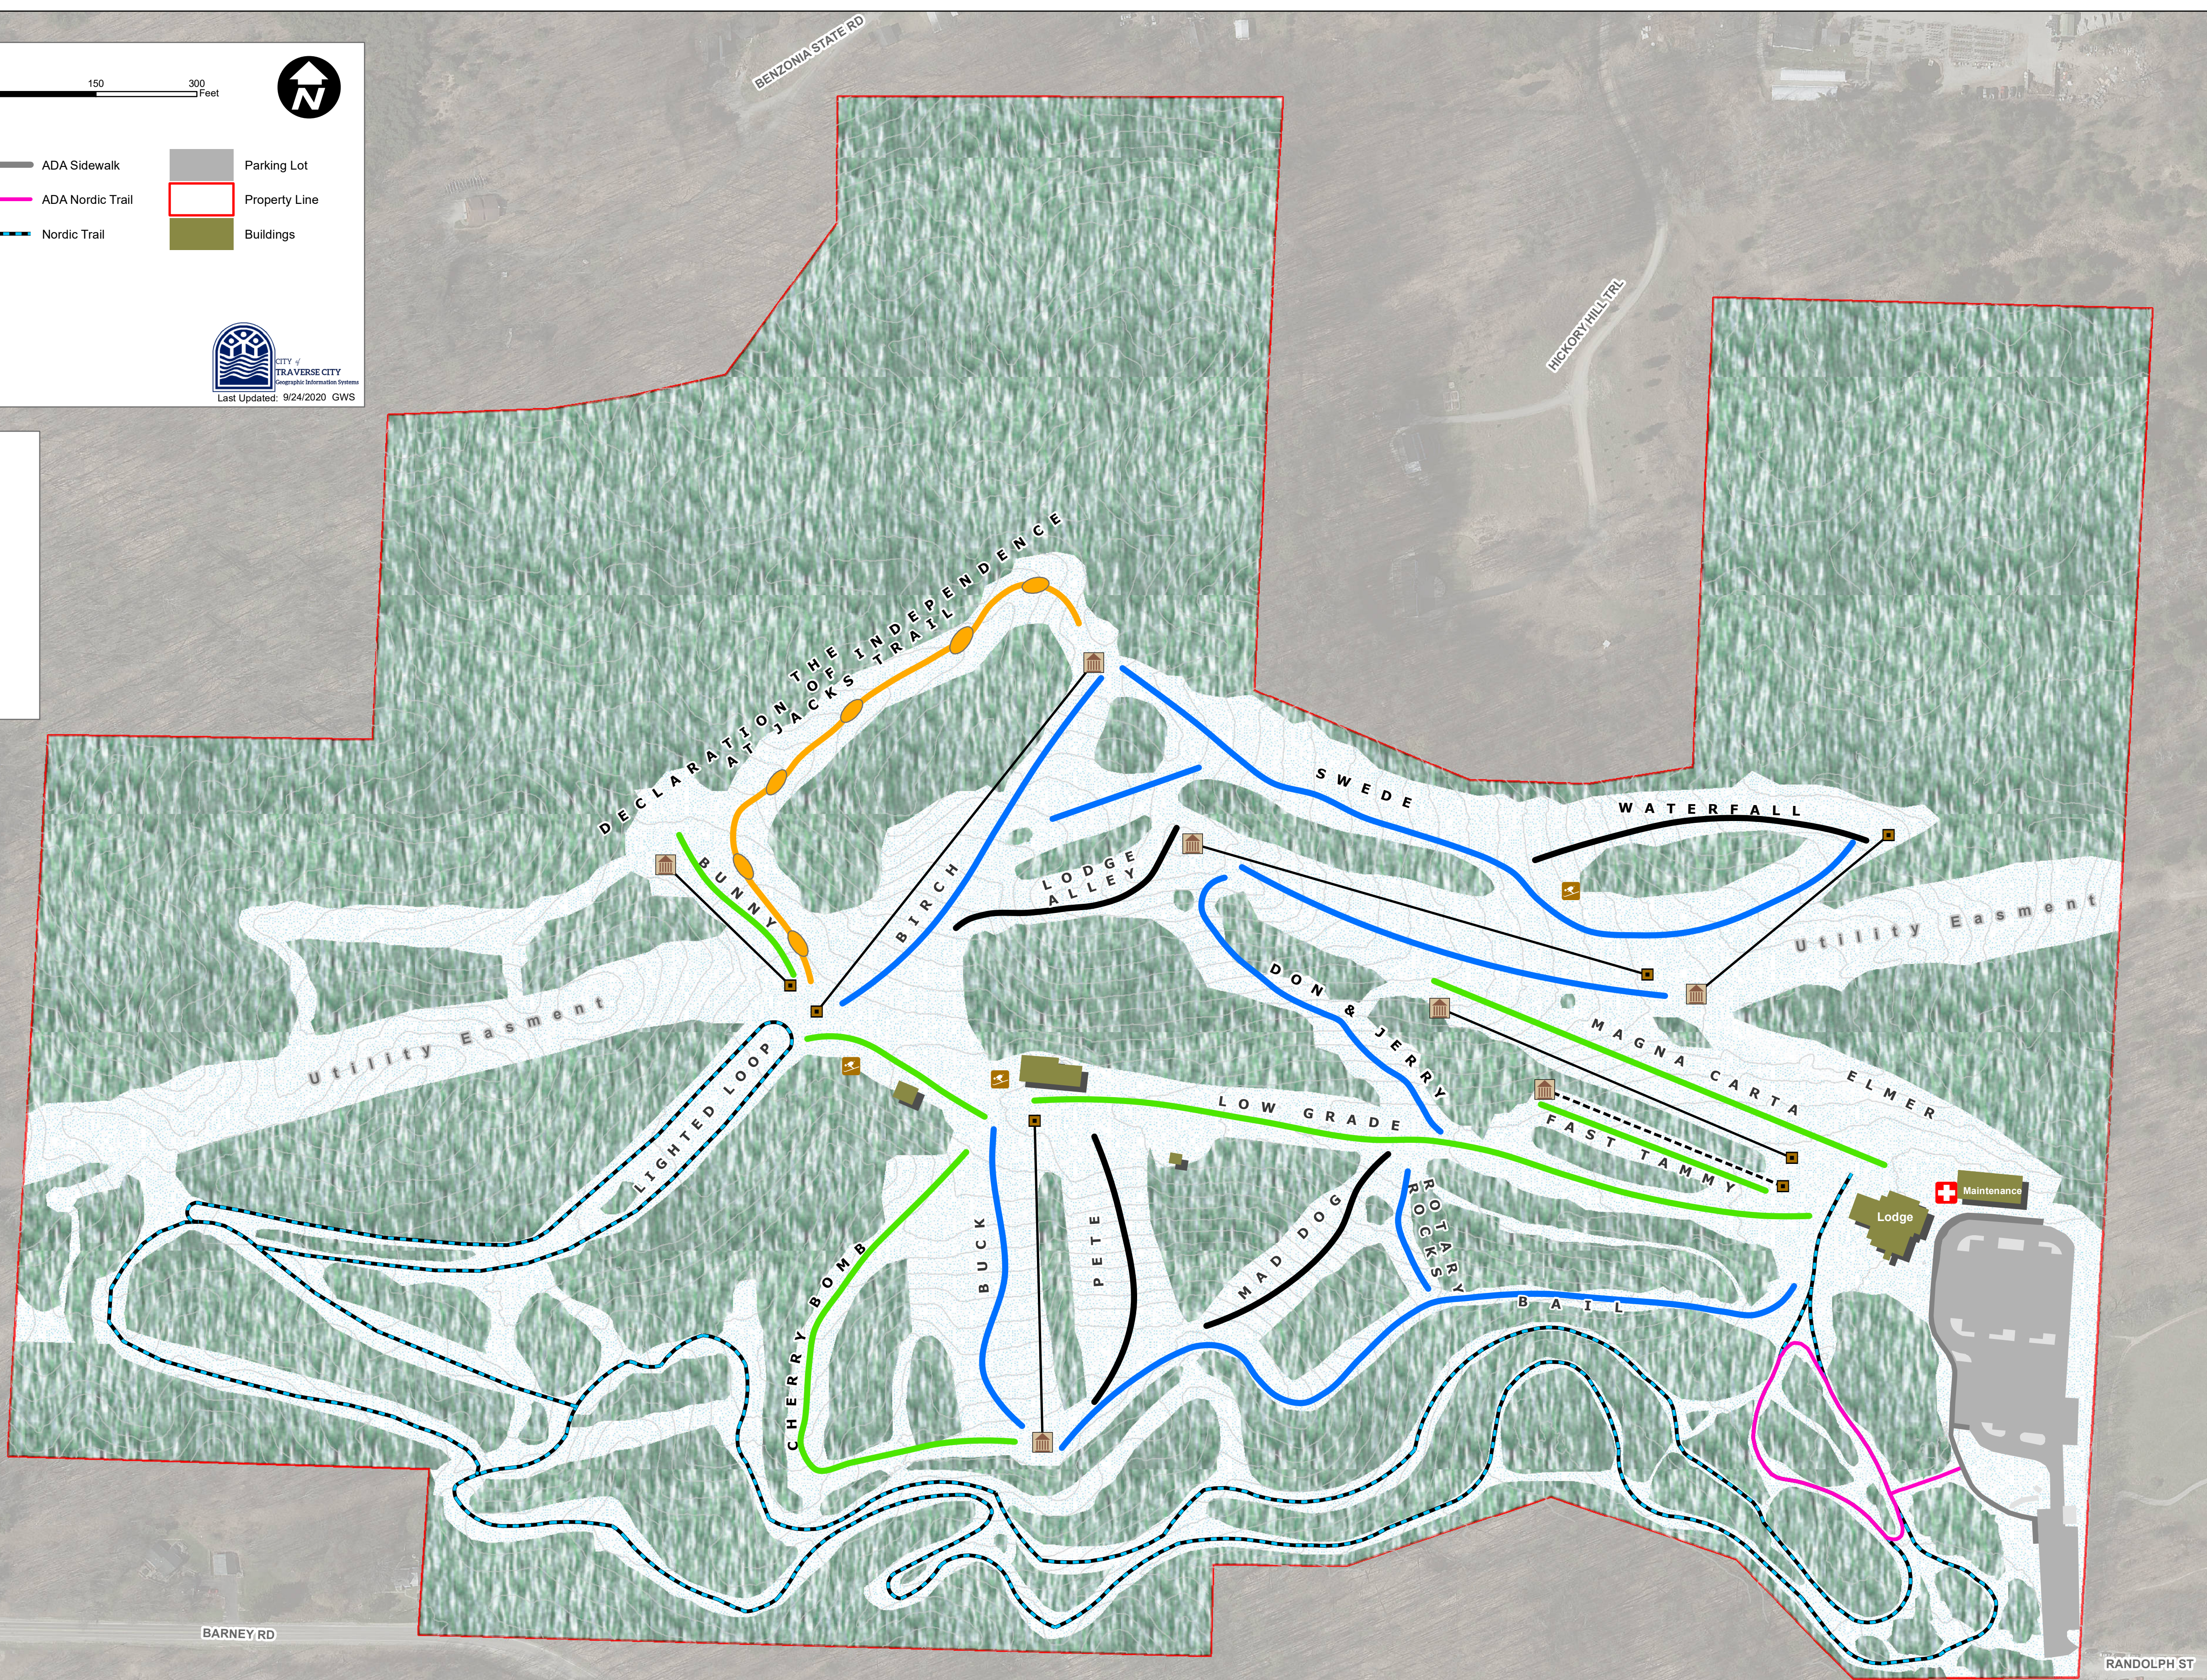

- Race Shack
- Ski Patrol
- Rope Tow
- Conveyor / Carpet Lift
- ADA Sidewalk
- ADA Nordic Trail
- Nordic Trail
- Parking Lot
- Property Line
- Buildings

- Freestyle Terrain
- Easiest
- More Difficult
- Most Difficult

GARFIELD
TOWNSHIP

BARNEY RD

RANDOLPH ST